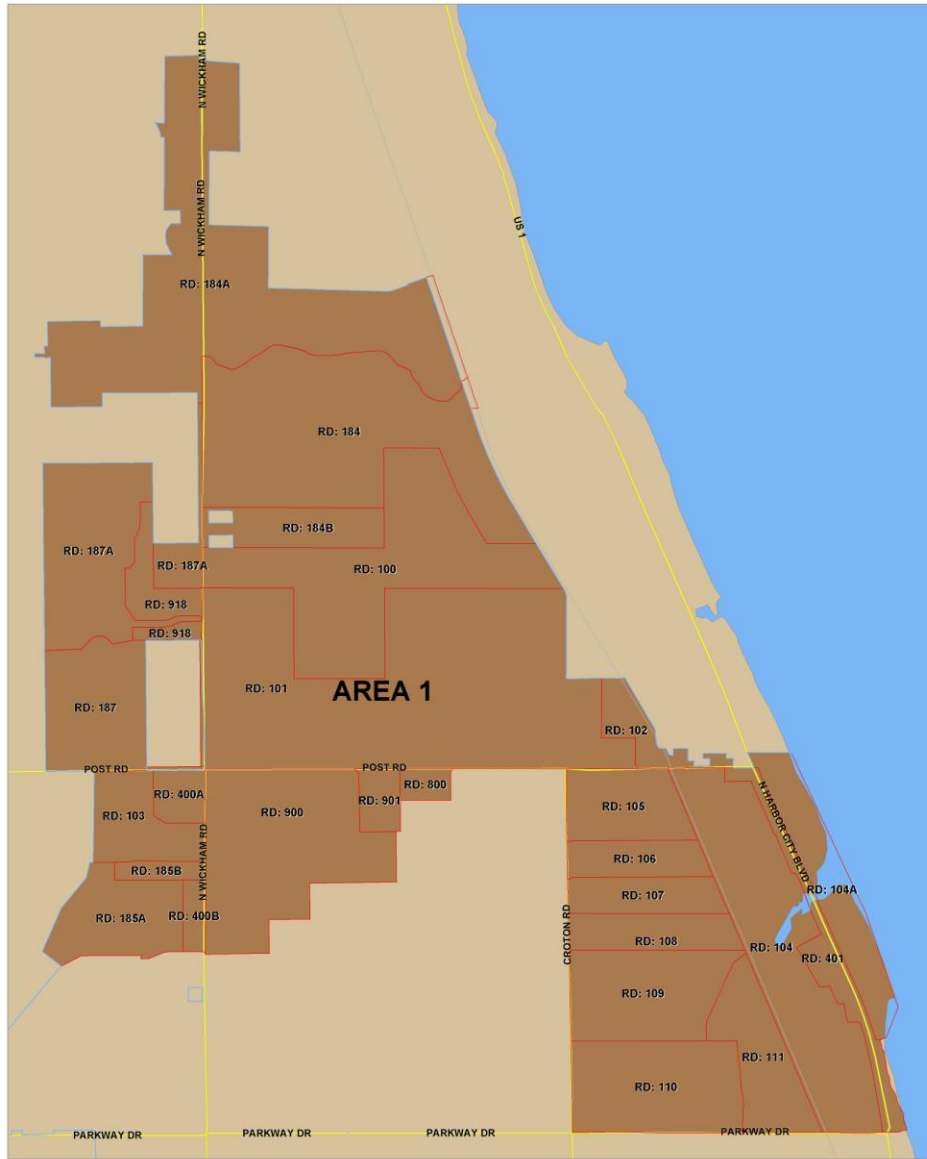

UCR Part I Crimes – Area 1

UCR - A1	2nd Qtr 2010	2nd Qtr 2009	YTD 2010	YTD 2009	2010 Trend
----------	--------------	--------------	----------	----------	------------

Murder	0	0	0	0	No Change
Sex Offense	0	2	2	3	-33%
Robbery	0	2	0	4	-100%
Agg. Assault	10	6	16	15	+7%
Burglary	13	14	23	26	-12%
Larceny	61	59	104	105	-1%
Auto Theft	1	5	2	6	-67%

TOTALS	85	88	147	159	-8%
---------------	-----------	-----------	------------	------------	------------